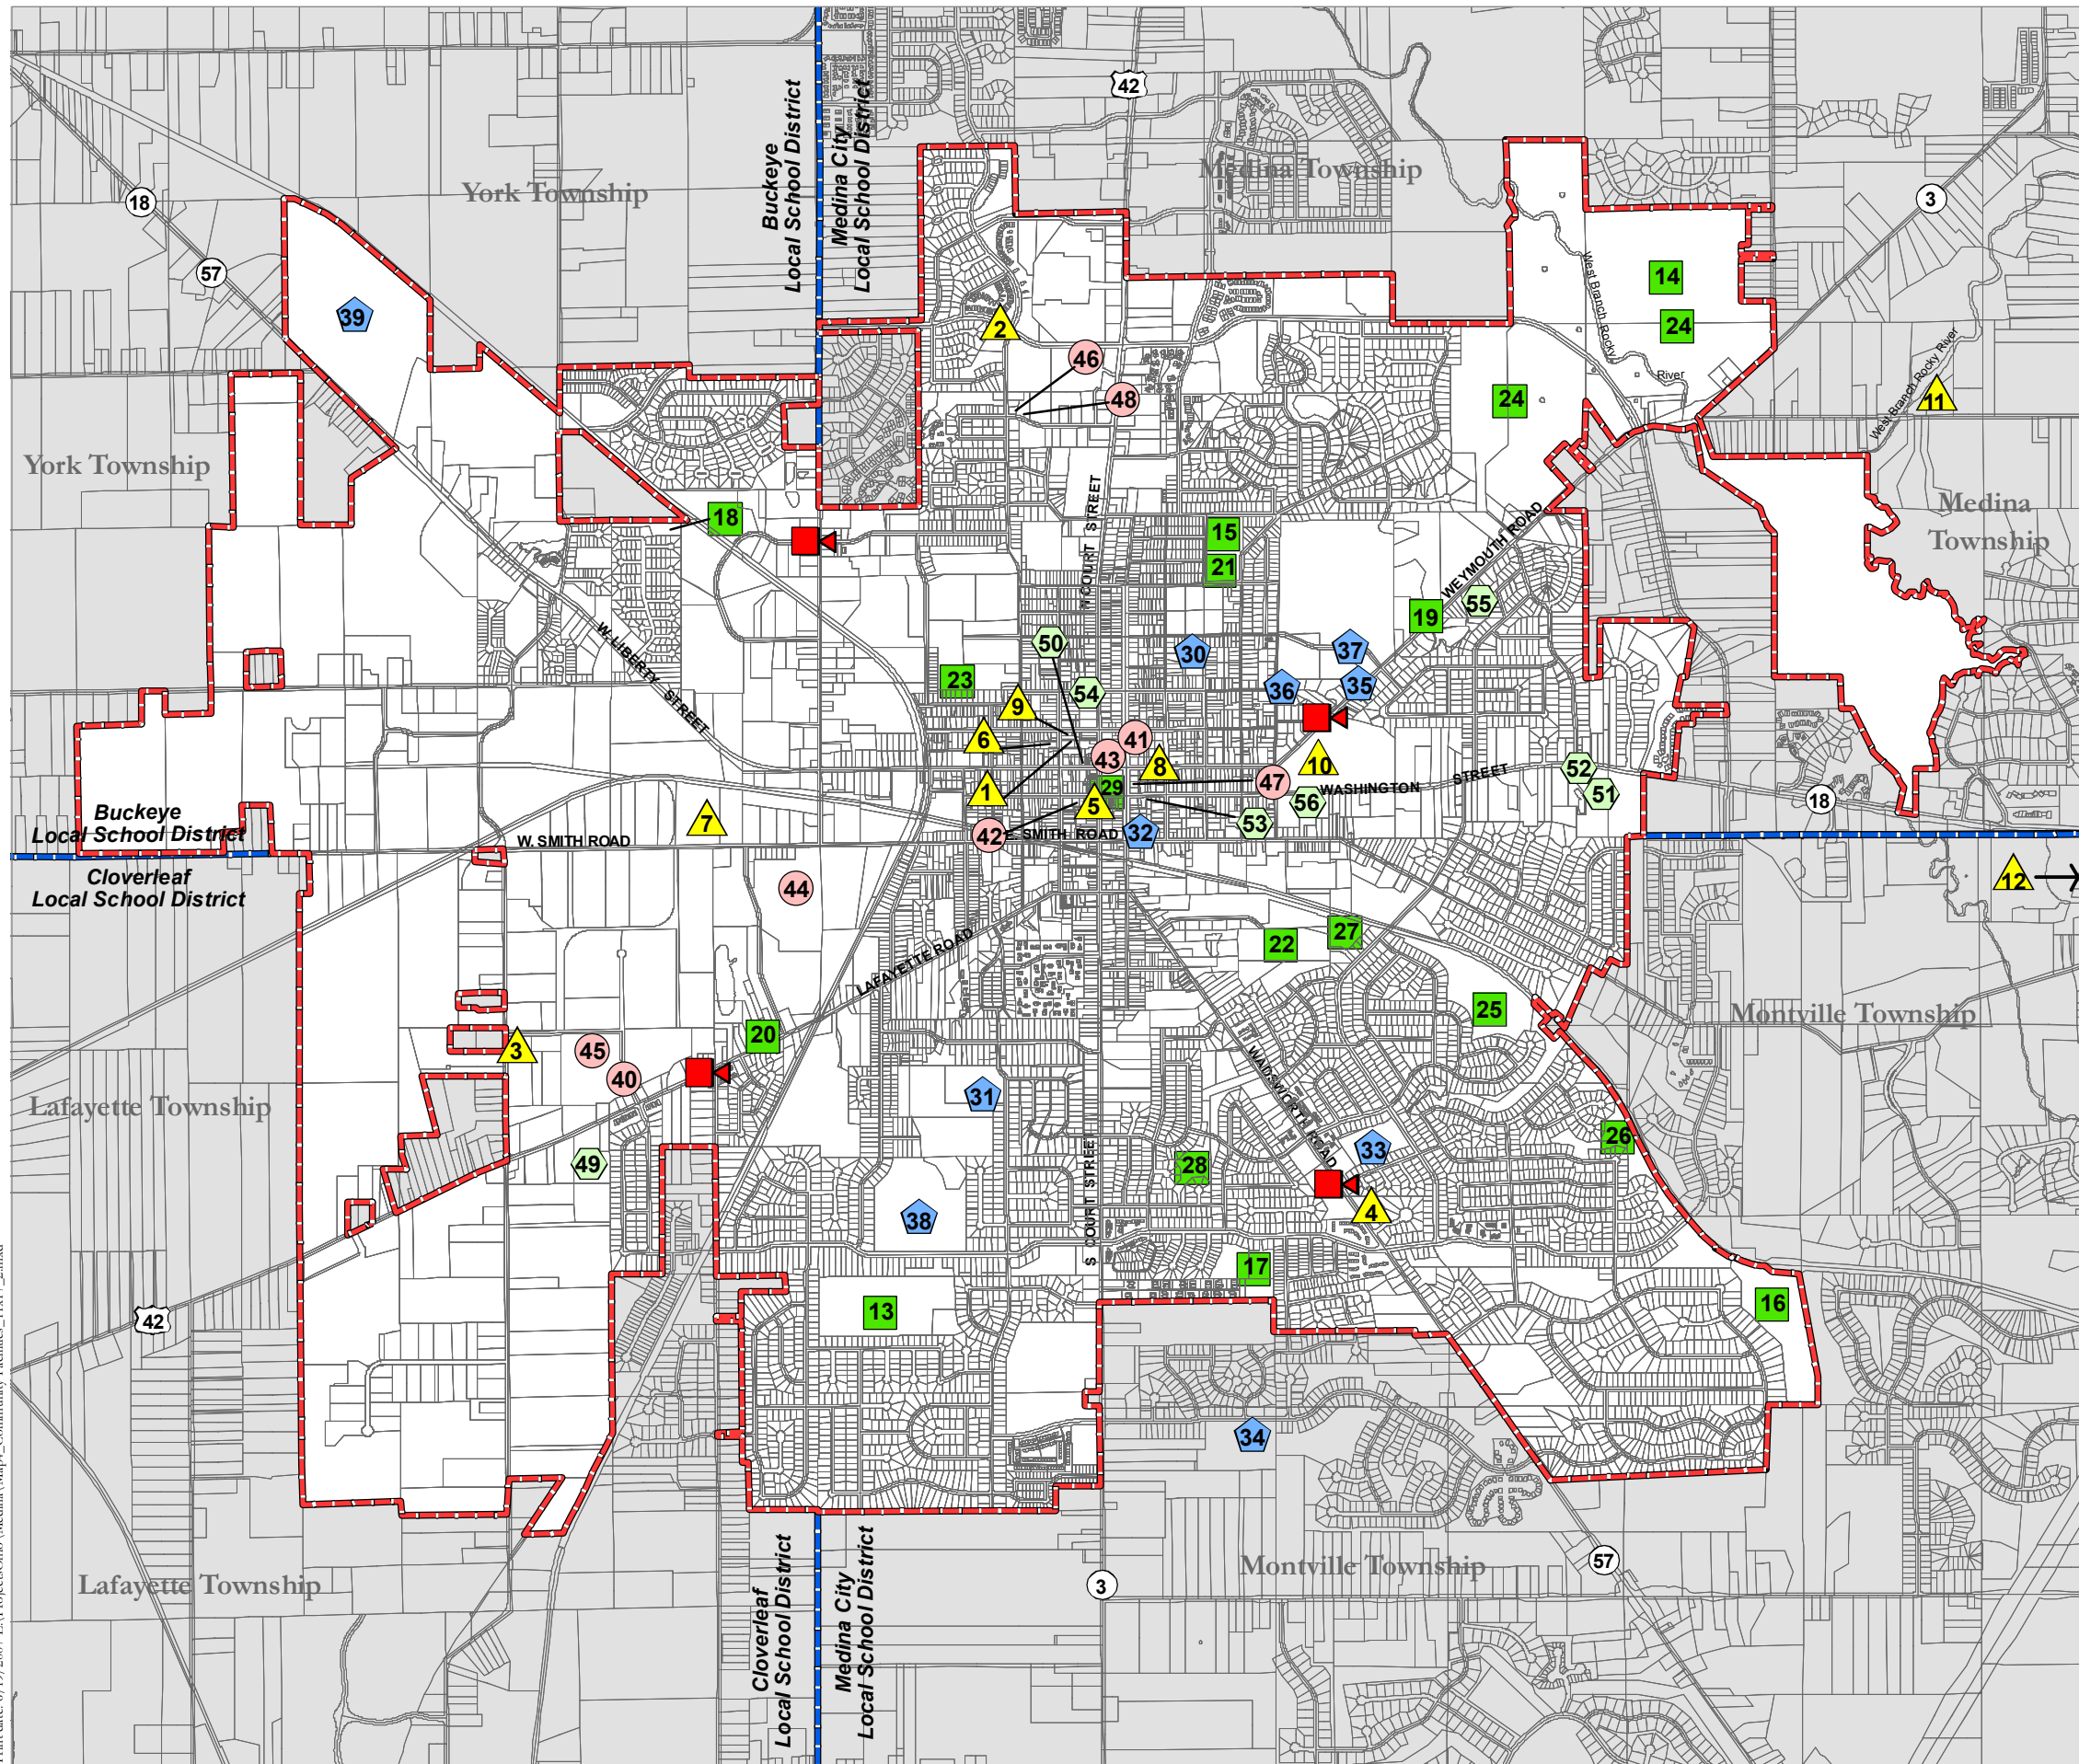

Map 4 - Community Facilities

11/13/2006

City of Medina, Ohio

▲ City of Medina Facilities

- 1 City Hall
- 2 Fire Station One
- 3 Fire Station Two
- 4 Fire Station Three
- 5 Town Hall and Engine House
- 6 Municipal Court
- 7 Municipal Garage
- 8 Old Towne Cemetery
- 9 Police Department
- 10 Spring Grove Cemetery
- 11 Water Treatment Plant
- 12 Medina Municipal Airport

■ Public Parks & Recreation

- 13 Fred Greenwood Park
- 14 Huffman Field Complex
- 15 J.U.M.P Park
- 16 Jaycee Park
- 17 Ken Cleveland Park
- 18 Liberty Park
- 19 Medina Community Recreation Center
- 20 Medina County Community Center
- 21 Memorial Park
- 22 Nichols' Land
- 23 Ray Mellert Park
- 24 Reagan Park
- 25 Roscoe Ewing Park
- 26 Roscoe Ewing Park Multipurpose Trail
- 27 Sam Masi Park
- 28 Sycamore Park
- 29 Uptown Park

◆ School Facilities

- 30 Claggett Middle School
- 31 Ella Canavan Elementary School
- 32 Garfield Elementary School
- 33 Heritage Elementary School
- 34 H.G. Blake Elementary School
- 35 Kindergarten Center
- 36 Sidney Fenn Elementary
- 37 Medina High School
- 38 Root Middle School
- 39 Medina County Career Center

- Municipal Boundary
- Township Boundary
- Surrounding Area
- Emergency Sirens
- School District Boundaries