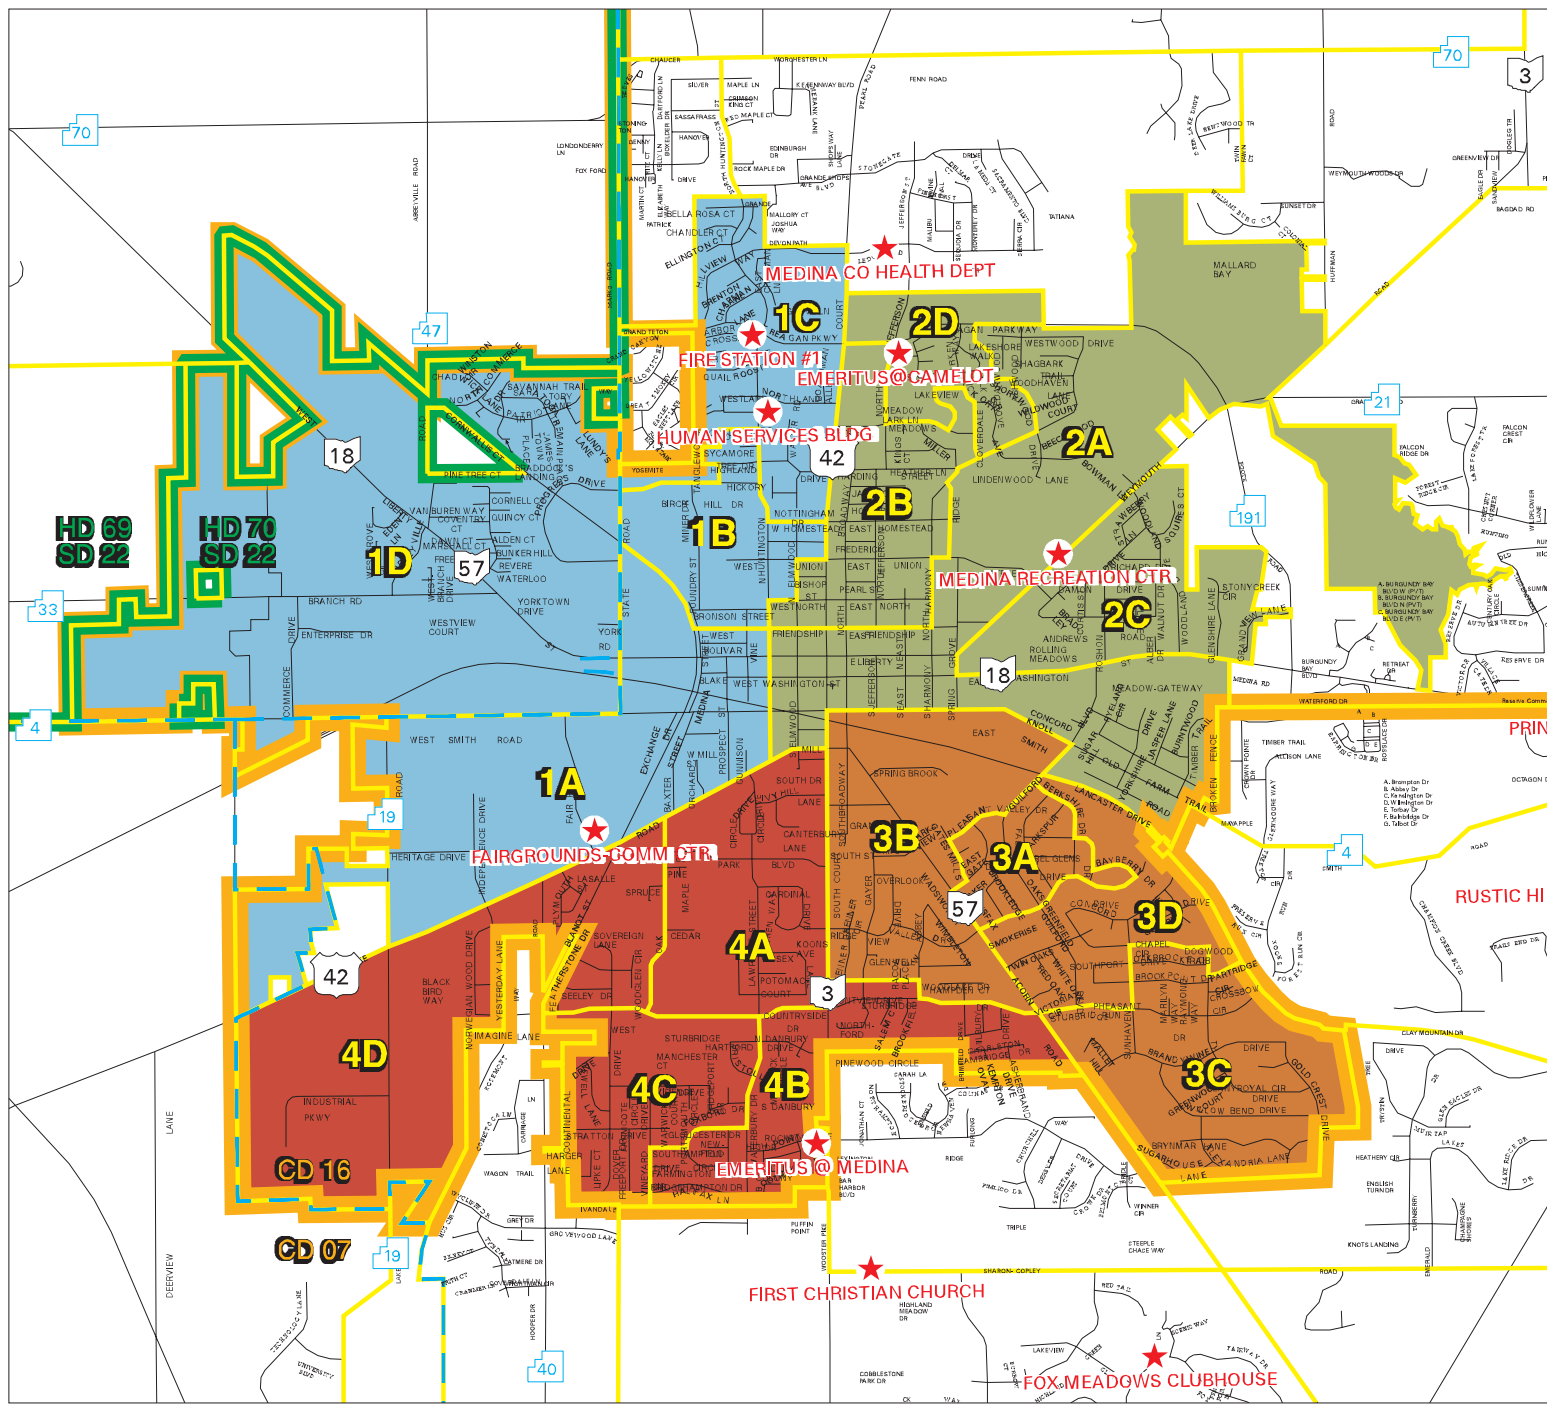

Medina City Wards

KEY

- ★ Polling Location
- Street
- School District
- Precinct
- House District
- Congressional Dist.
- Ward 1
- Ward 2
- Ward 3
- Ward 4

4210 N. Jefferson St.
 Medina, OH 44256
www.boe.co.medina.oh.us

Map Publication Date: May 2012